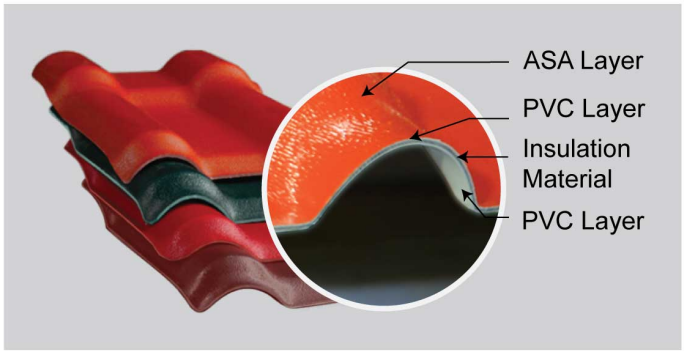

Make your home a more comfortable, elegant looking and more reliable place to live in with **IROOF** branded roofing.

W	3 feet 5 inches	L	5 to 25 feet
T	2.8±0.1mm	W	480g / sqft

BENEFITS OF IROOF

- Heat Resistant
- Durability
- Fire Retardant
- Superior strength
- Moss and dust resistant
- Anti corrosion
- Low installation cost
- Animal resistant
- Free of cancerous material
- No need thermal insulation
- Sound insulation / Low noise
- Available in 10 different lengths
- Easy installation and Time saving
- Light weight and cost effective structure
- Elegant look due to Spanish roofing tile style
- No requirement for additional insulation material

AND THERE ARE SOME MORE BENEFITS TO ENJOY

This Spanish style roofing sheet is consist of 4 special layers.

AVAILABLE IN 4 ATTRACTIVE COLOURS

Rose Red

Dark Green

Brick Red

Chocolate Brown

Watch